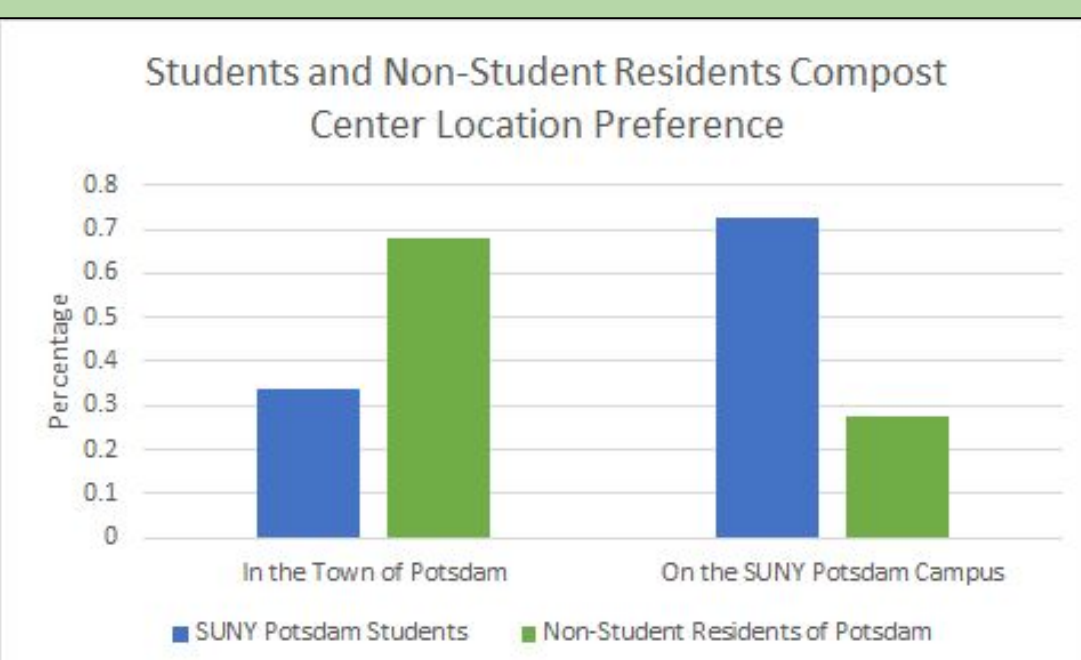

Fig 4: Recordings show that students prefer the compost be located on campus, while residents prefer it to be located in the town (ttest, p=.0014)

**Results:** Our final sample size was 81 participants, 59 being students, and the remaining 22 being non-student residents. Our data showed that even though students composted less than non-student residents, there was a general trend of support for the compost center (Figs 1,2). It was also found that non-student residents were more willing to pay a monthly fee, than students were (Fig 3). Students preferred the center be on campus, and residents preferred the center be in the town (Fig 2). These results did not support our original hypothesis.