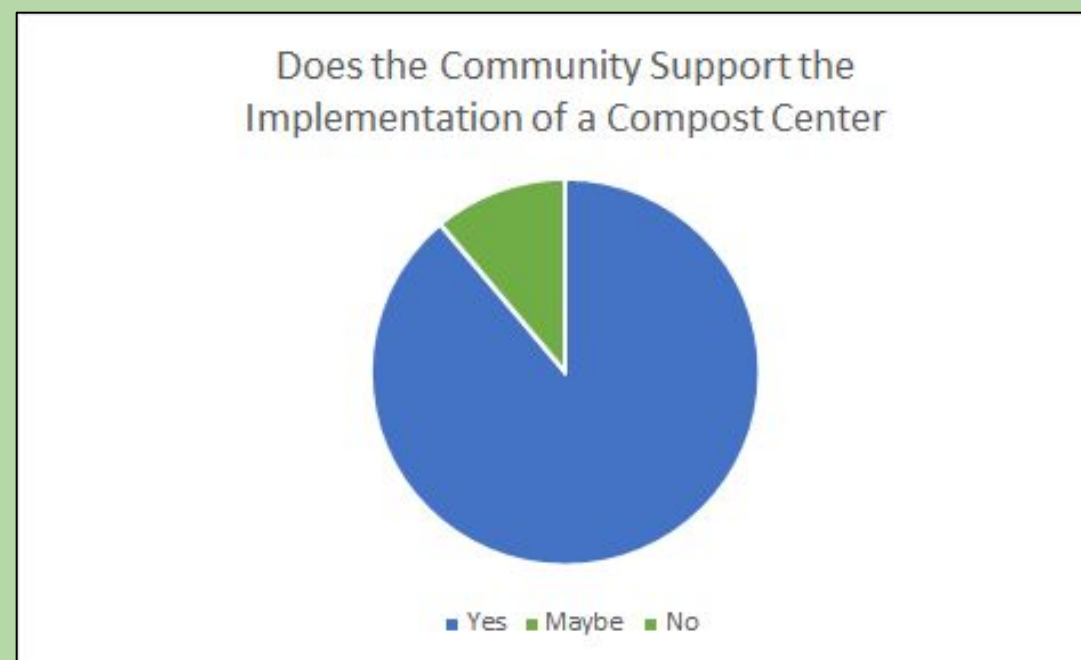

Fig 1: Students reported composting food waste less often compared to Non-Student Residents, (ttest, p=0.0014)

Fig 2: Support for a community compost center in Potsdam was overwhelmingly positive.

Fig 3: Students were less willing to pay an annual fee compared to non-student residents (ttest, p=.0024)