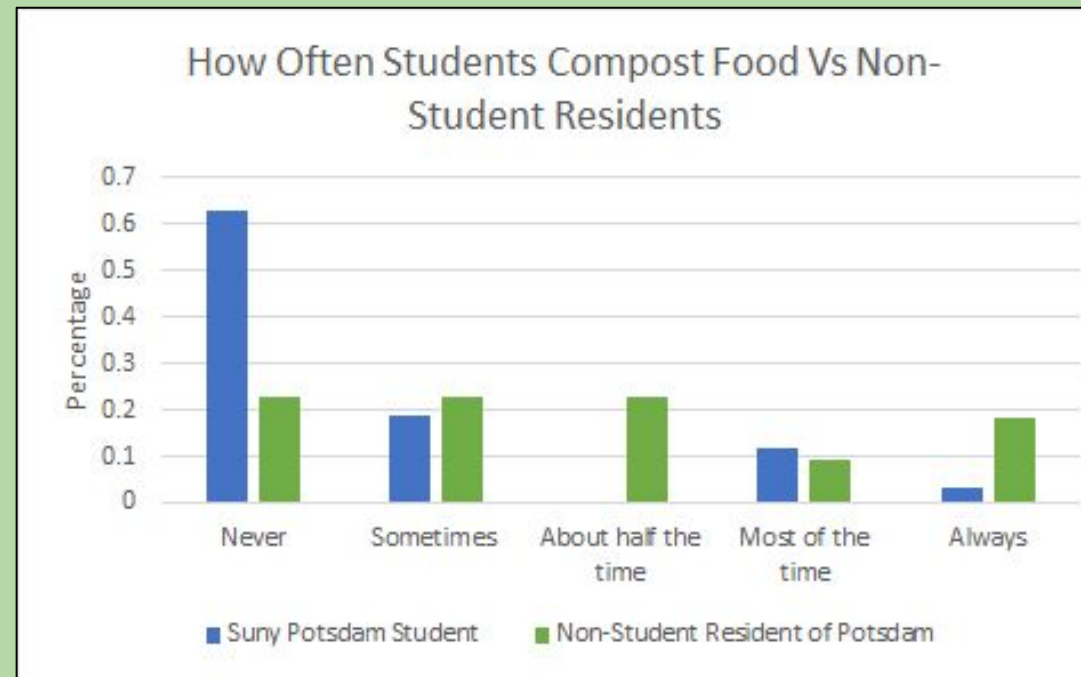

**Methods:** We developed a survey that encompassed questions from where someone would want the center, how much money they are willing to contribute, and even if they agreed with its creation in the first place. Once we had obtained IRB approval, we built our digital survey using Qualtrics<sup>XM</sup>. We shared the link to the survey through our social media accounts on Facebook, Instagram, and Snapchat from April 2, 2020 to April 13, 2020. Once we had a sufficient sample size, we downloaded our data and analyzed it using Microsoft Excel to create graphs and conduct t-tests.